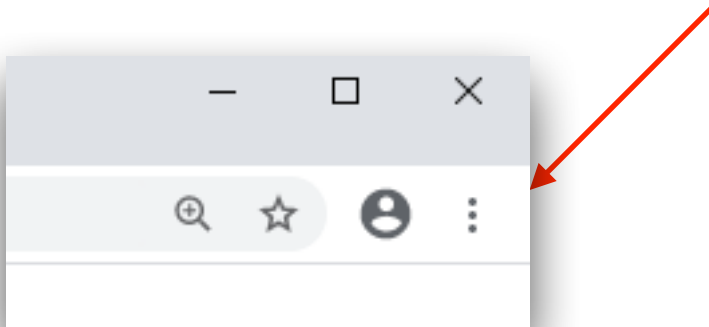

# DepotMaestro Pop-up Blockers Instructions

Open Chrome - click on the 3-dot icon on the top right of the page

Once clicked, the drop-down menu appears - click on Settings

When the Settings tab opens, type 'pop' in the blue search bar