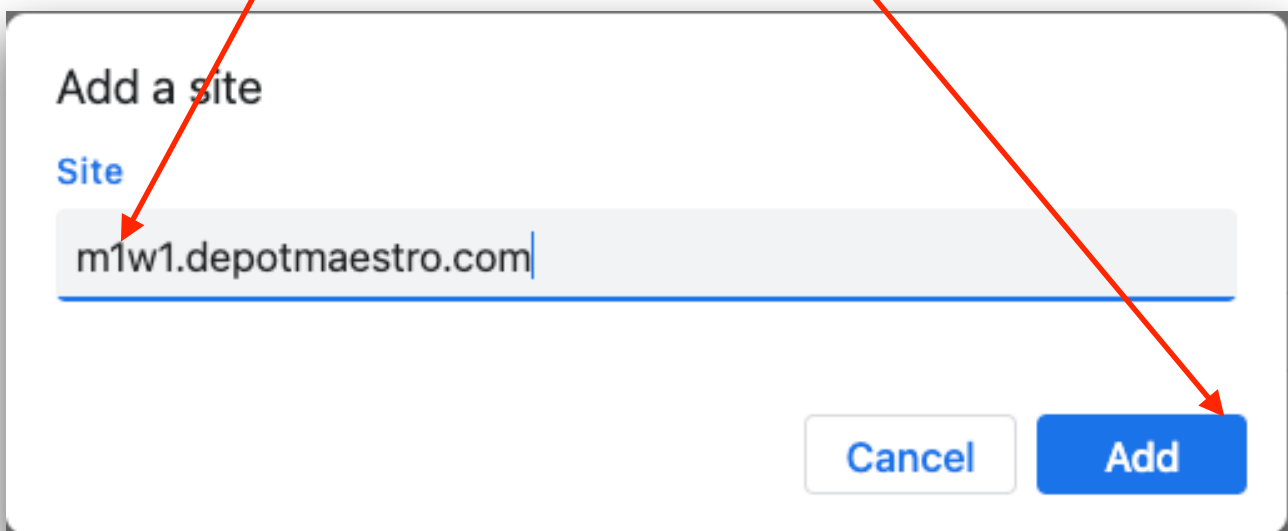

Type in *m1w1.depotmaestro.com* then click Add