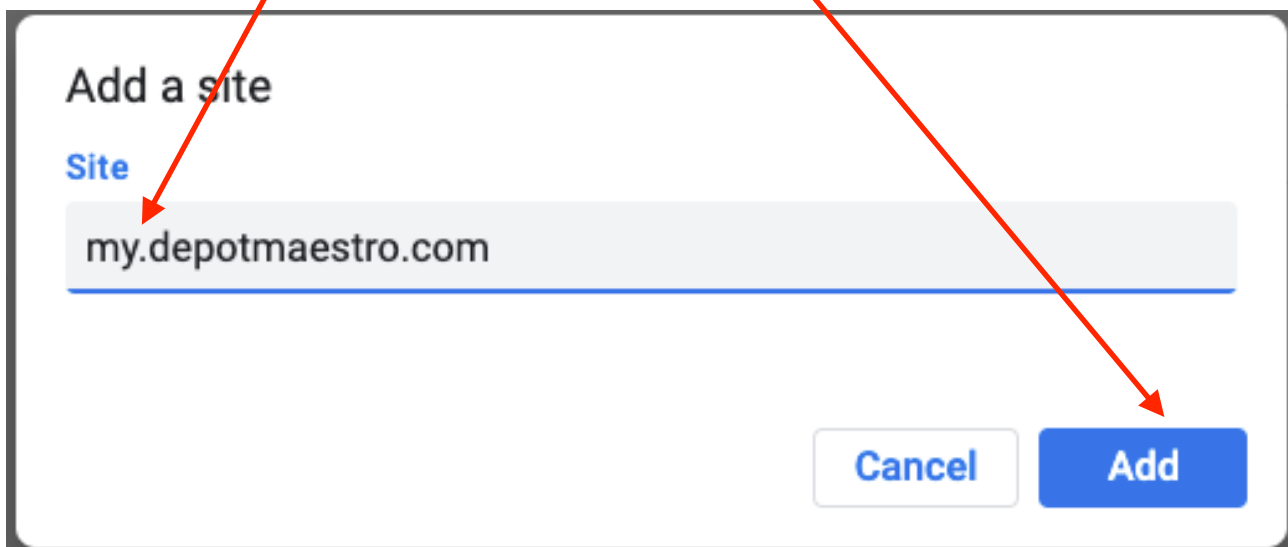

Type in *my.depotmaestro.com* then click Add