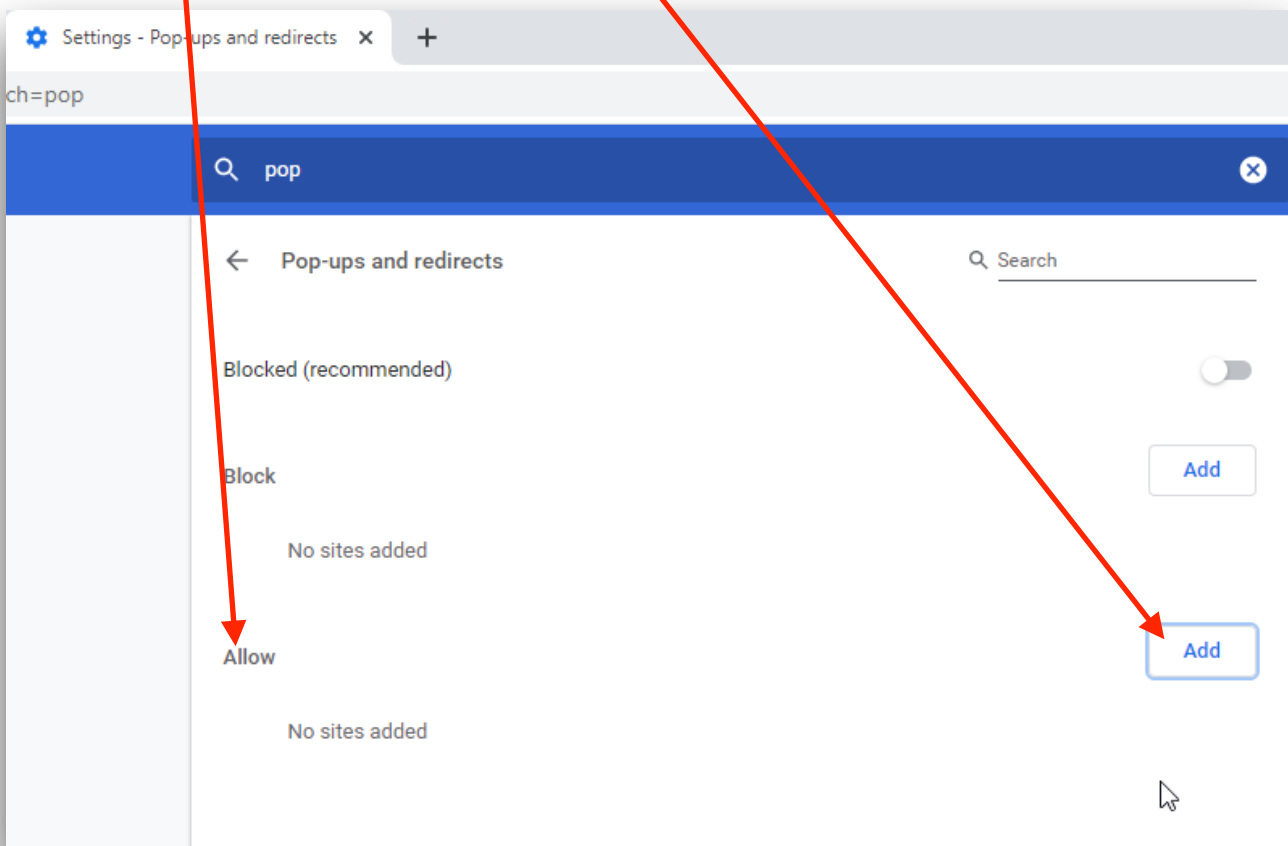

In the Allow section, click the Add button