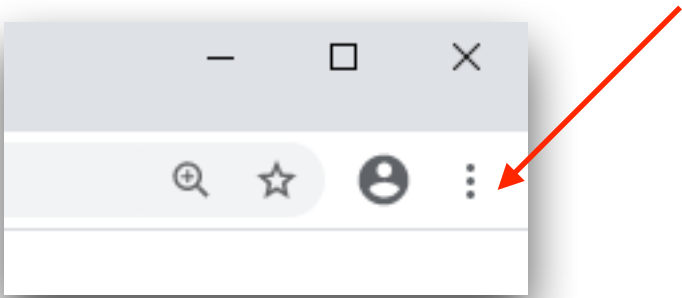

DepotMaestro Pop-up Blockers Instructions

Open your browser - click on the 3-dot or 3-line icon on the top right of the page

Once clicked, the drop-down menu appears - click on Settings

When the Settings tab opens, type 'pop' in the search bar - depending on your browser, it might be slightly different