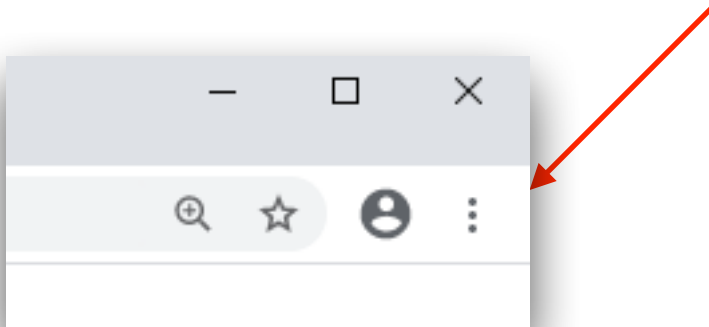

DepotMaestro Pop-up Blockers Instructions

Open Chrome - click on the 3-dot icon on the top right of the page

Once clicked, the drop-down menu appears - click on Settings

When the Settings tab opens, type 'pop' in the blue search bar