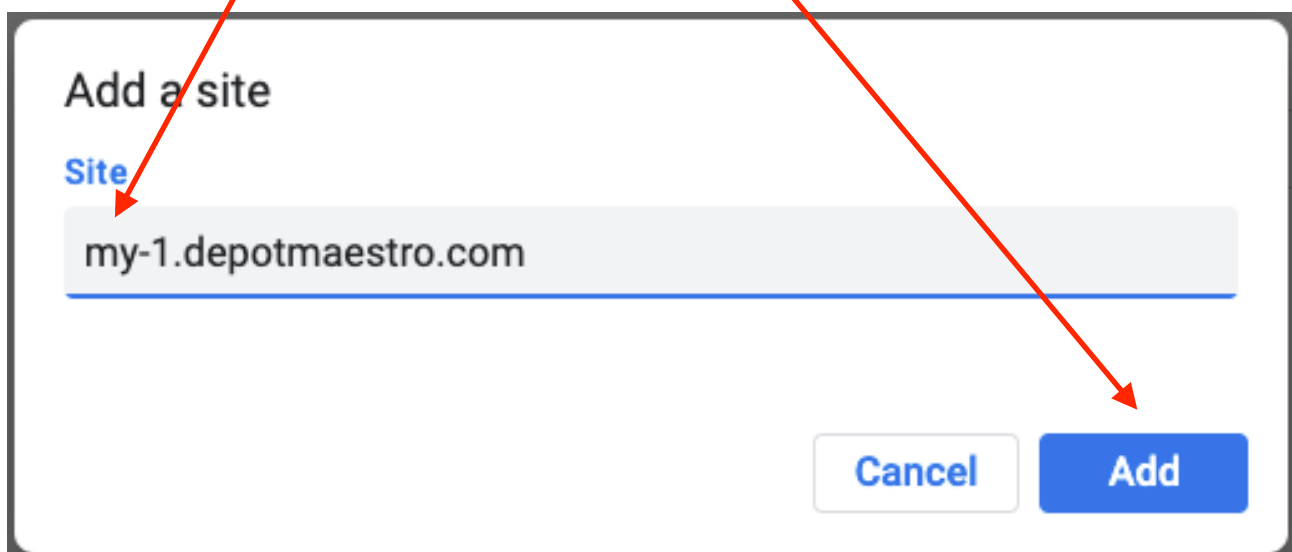

Type in *my-1.depotmaestro.com* then click *Add* (note: *aest1*)