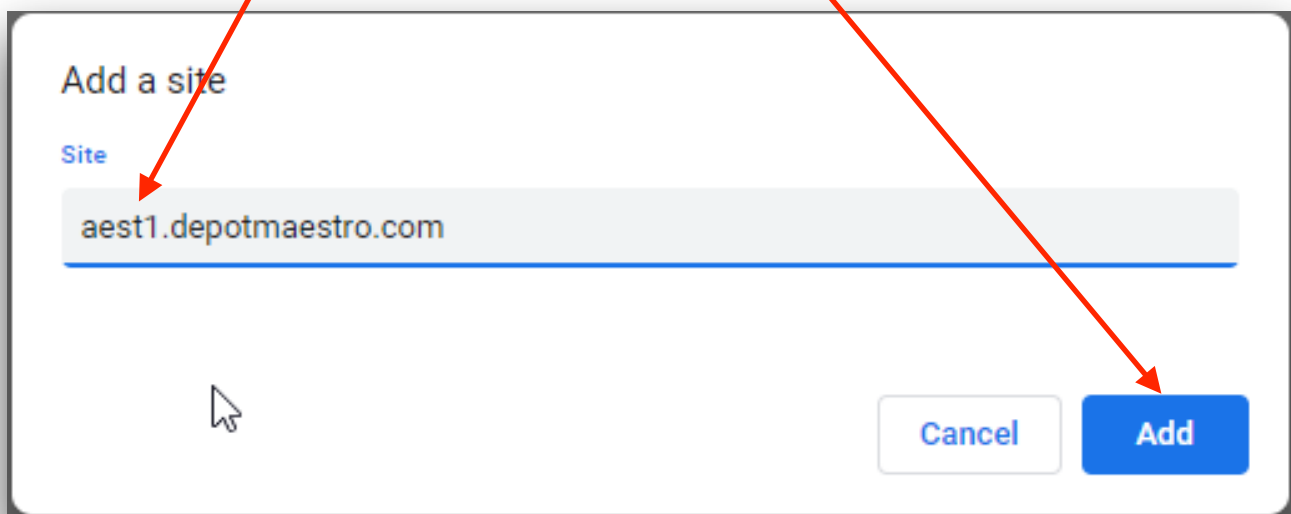

That's it!! Close the Settings tab and log in