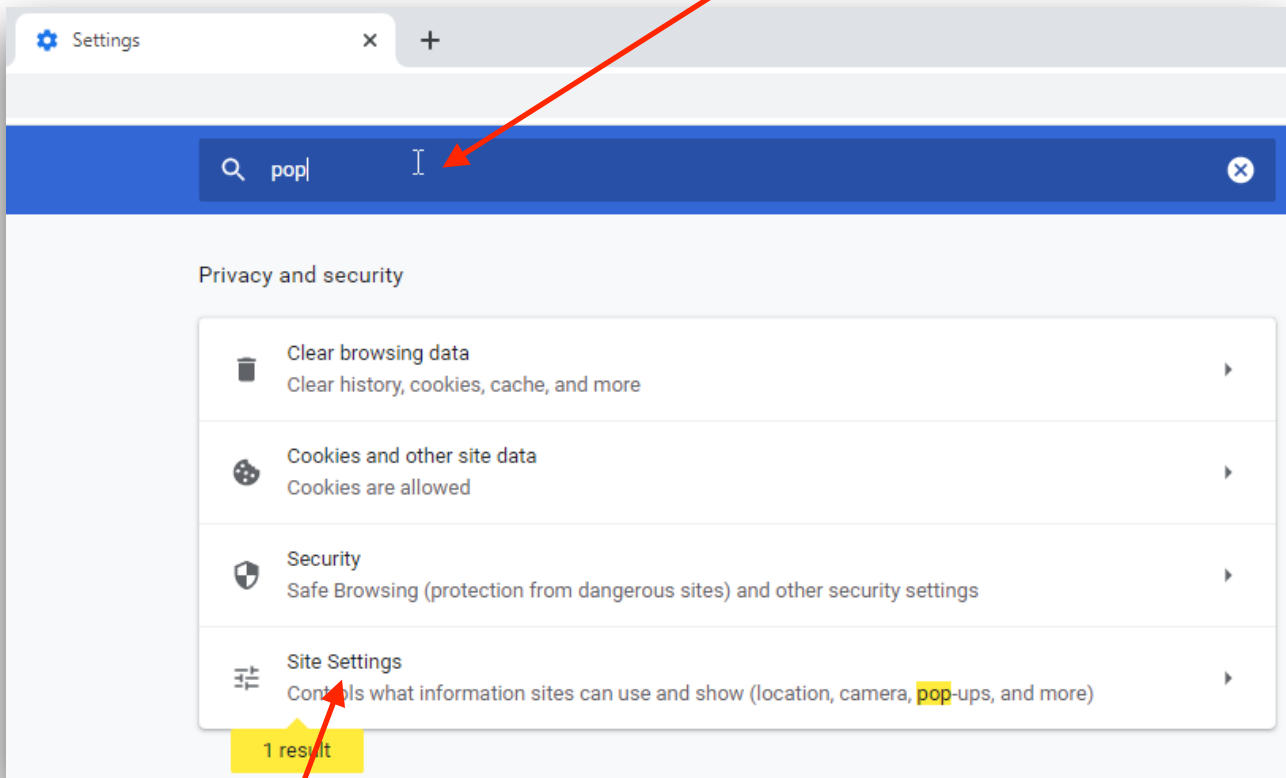

DepotMaestro Pop-up Blockers Instructions

Open Chrome - click on the 3-dot icon on the top right of the page

Once clicked, the drop-down menu appears - click on Settings

When the Settings tab opens, type 'pop' in the blue search bar