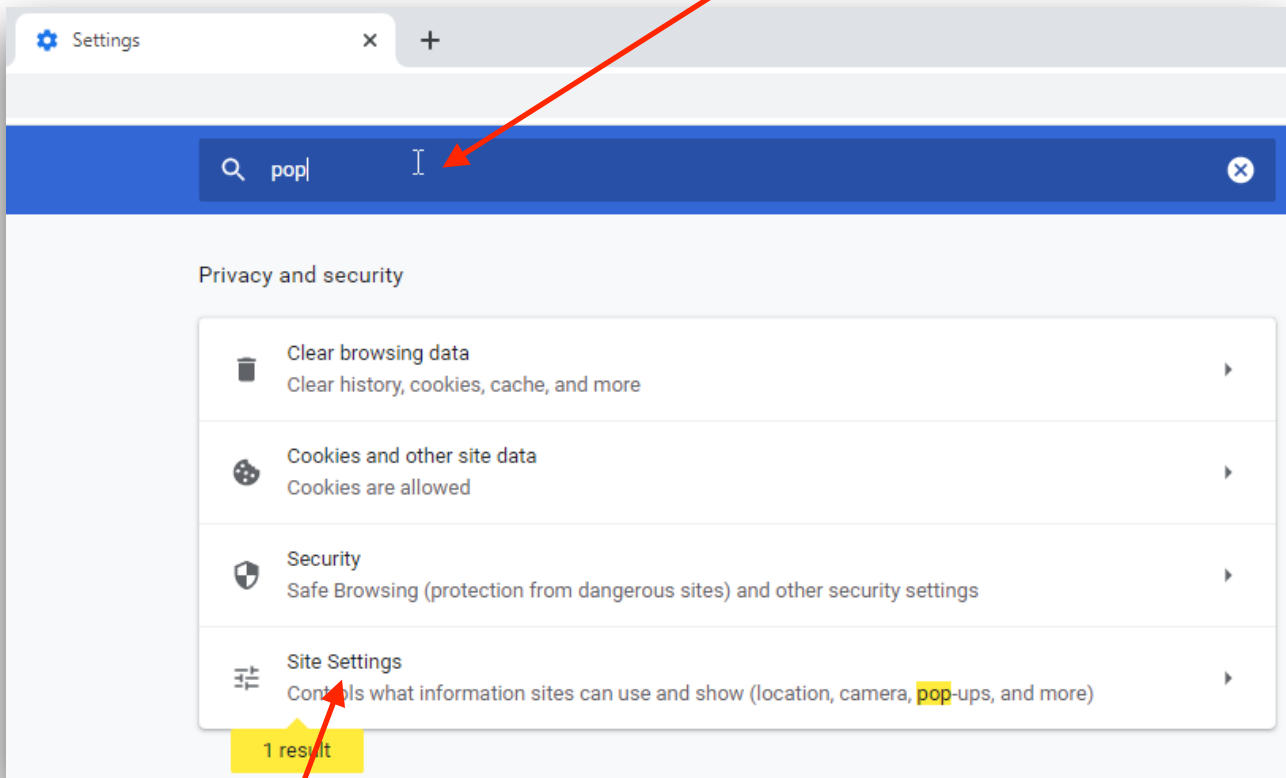

# DepotMaestro Pop-up Blockers Instructions

Open Chrome - click on the 3-dot icon on the top right of the page

Once clicked, the drop-down menu appears - click on Settings

When the Settings tab opens, type 'pop' in the blue search bar