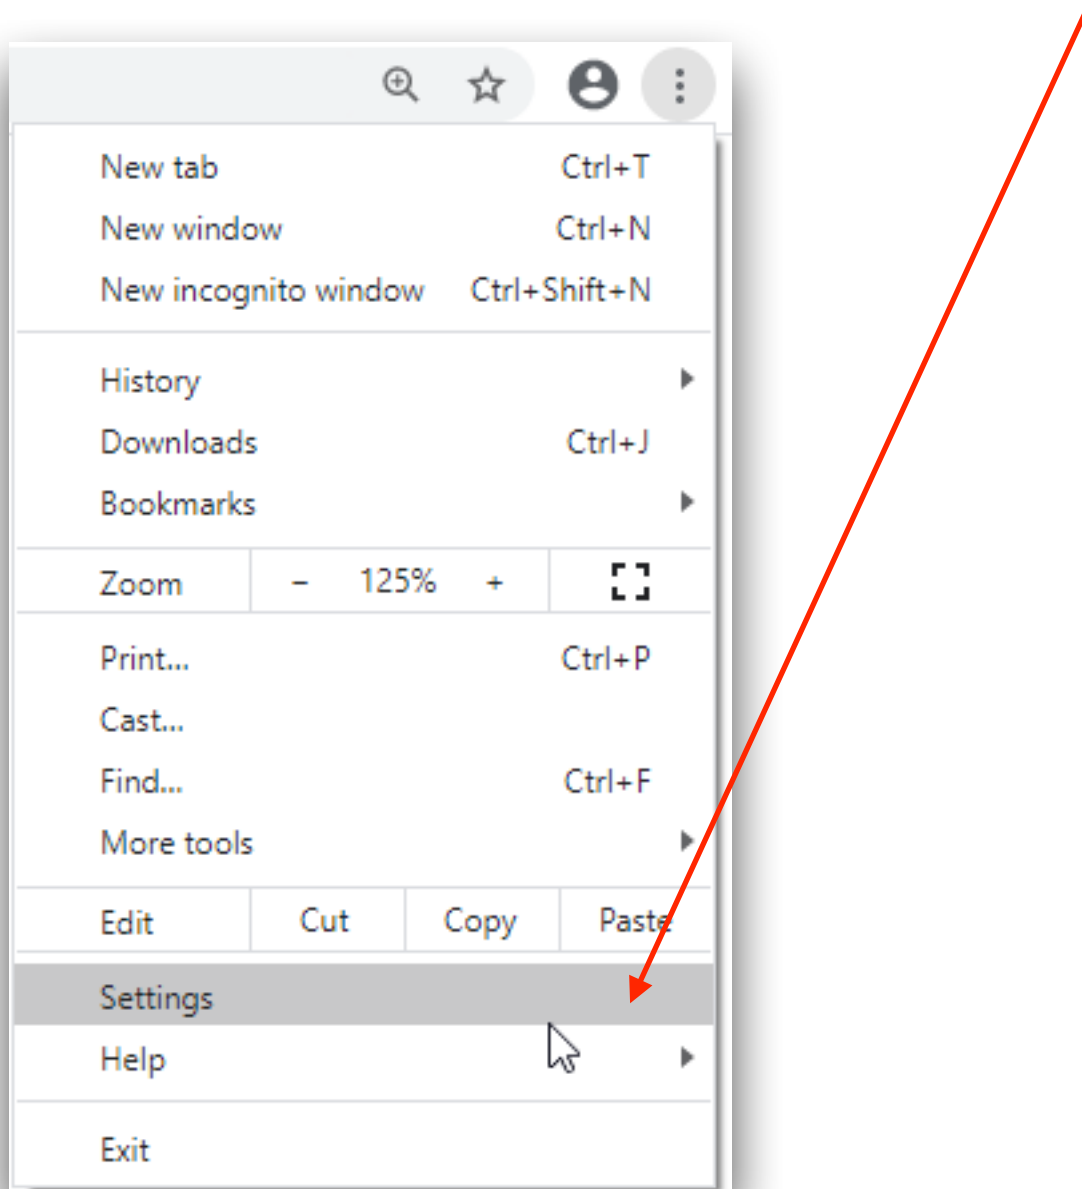

# DepotMaestro Pop-up Blockers Instructions

Open Chrome - click on the 3-dot icon on the top right of the page

Once clicked, the drop-down menu appears - click on Settings

When the Settings tab opens, type 'pop' in the blue search bar