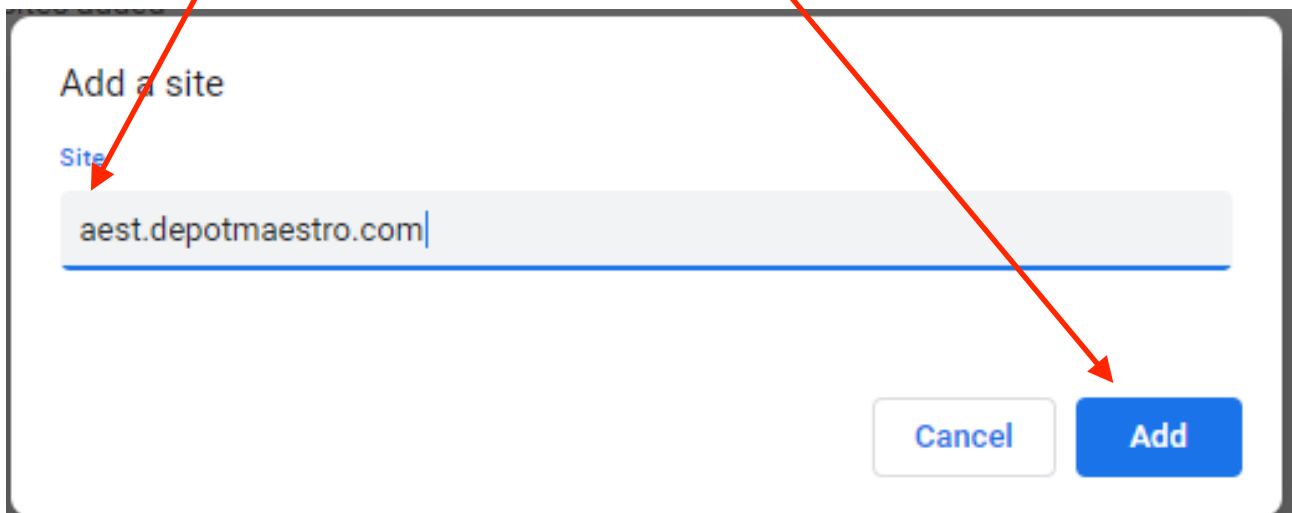

DepotMaestro Pop-up Blockers Instructions

Open Chrome - click on the 3-dot icon on the top right of the page

Once clicked, the drop-down menu appears - click on Settings

When the Settings tab opens, type 'pop' in the blue search bar

Click on Site Settings - then scroll down to the bottom and click on Pop-ups and redirects

In the Allow section, click the Add button

Type in *aest.depotmaestro.com* then click Add

For the second time, in the Allow section, click the Add button