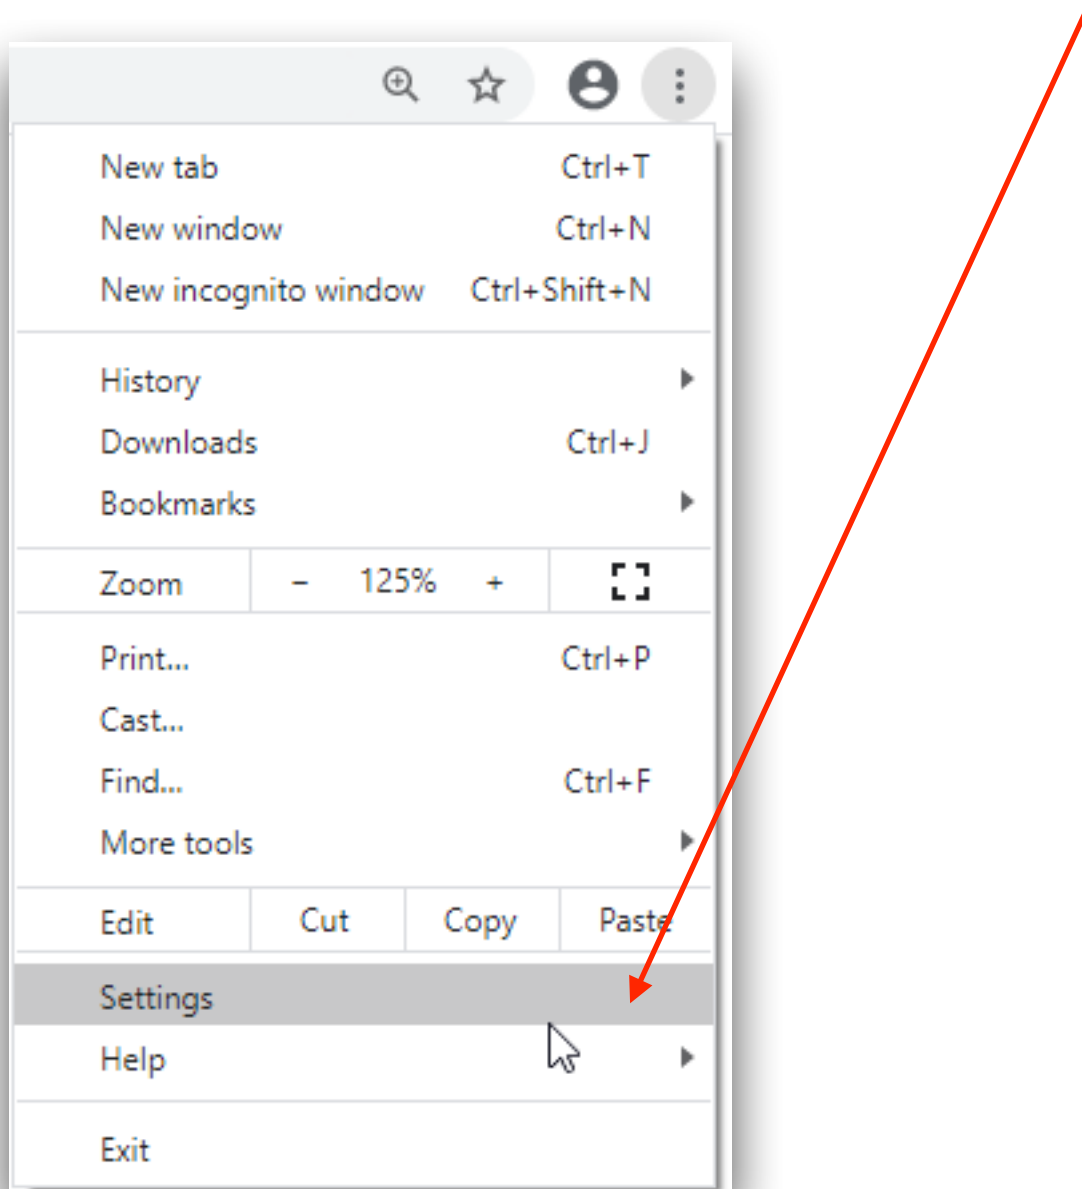

DepotMaestro Pop-up Blockers Instructions

Open Chrome - click on the 3-dot icon on the top right of the page

Once clicked, the drop-down menu appears - click on Settings

When the Settings tab opens, type 'pop' in the blue search bar