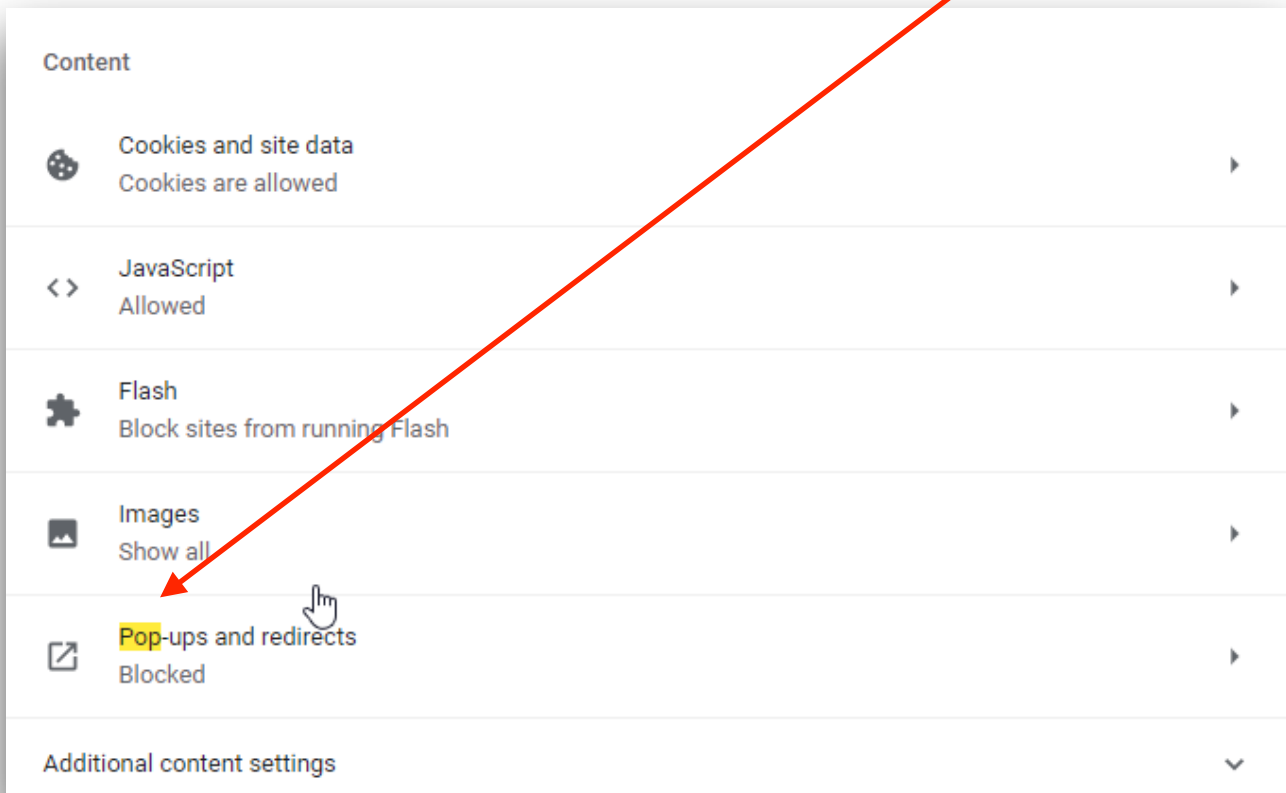

Click on Site Settings - then scroll down to the bottom and click on Pop-ups and redirects