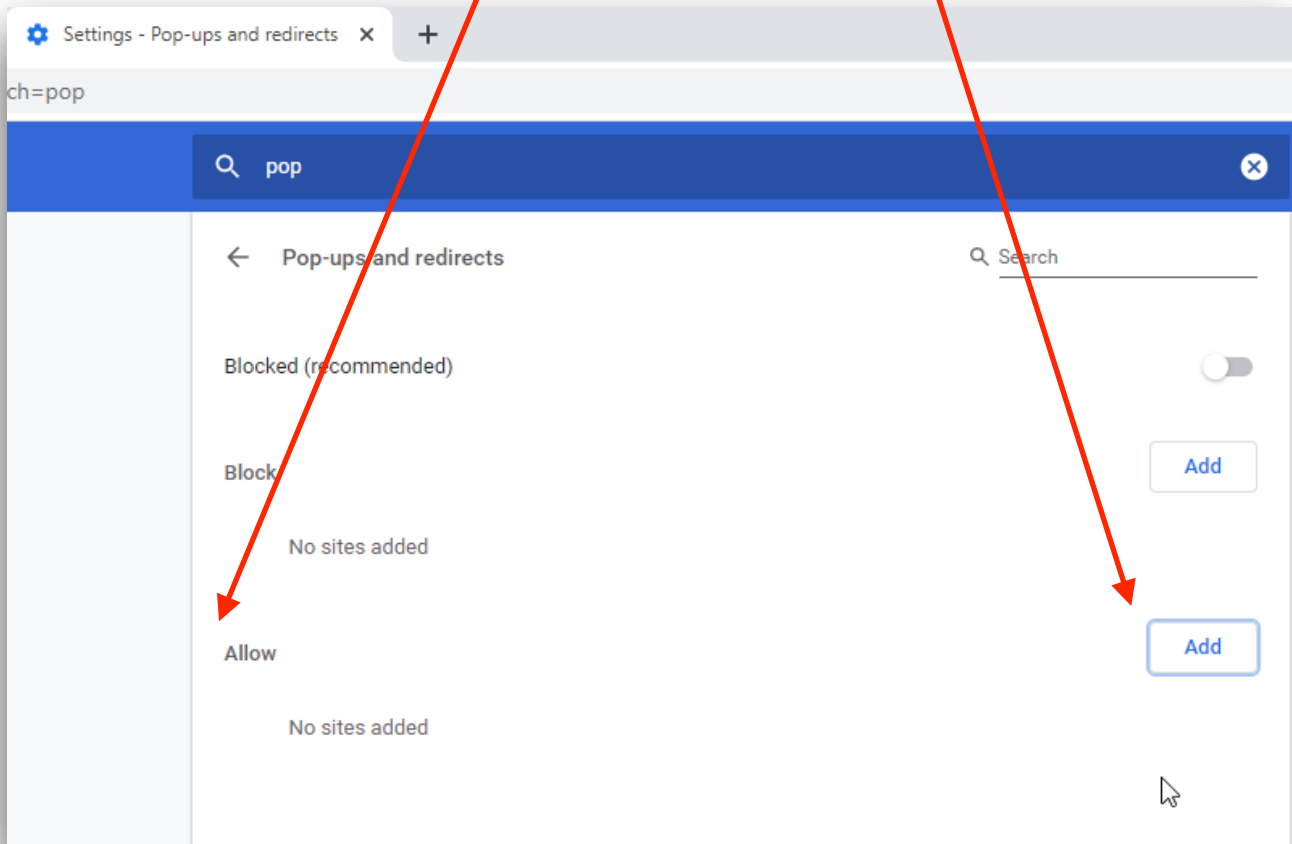

# DepotMaestro Pop-up Blockers Instructions

Open Chrome - click on the 3-dot icon on the top right of the page

Once clicked, the drop-down menu appears - click on Settings

When the Settings tab opens, type 'pop' in the blue search bar

Click on Site Settings - then scroll down to the bottom and click on Pop-ups and redirects

In the Allow section, click the Add button

Type in *my.depotmaestro.com* then click Add

For the second time, in the *Allow* section, click the *Add* button