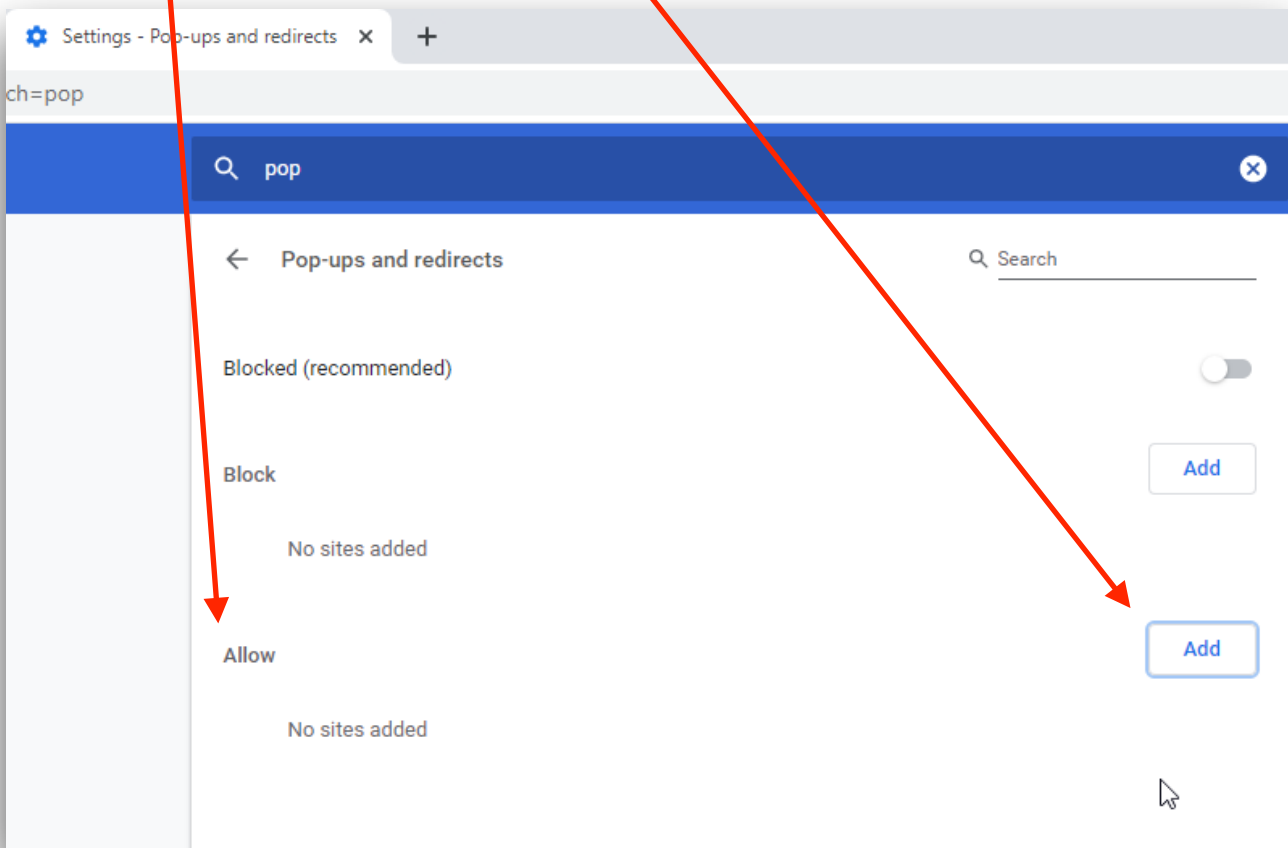

In the Allow section, click the Add button