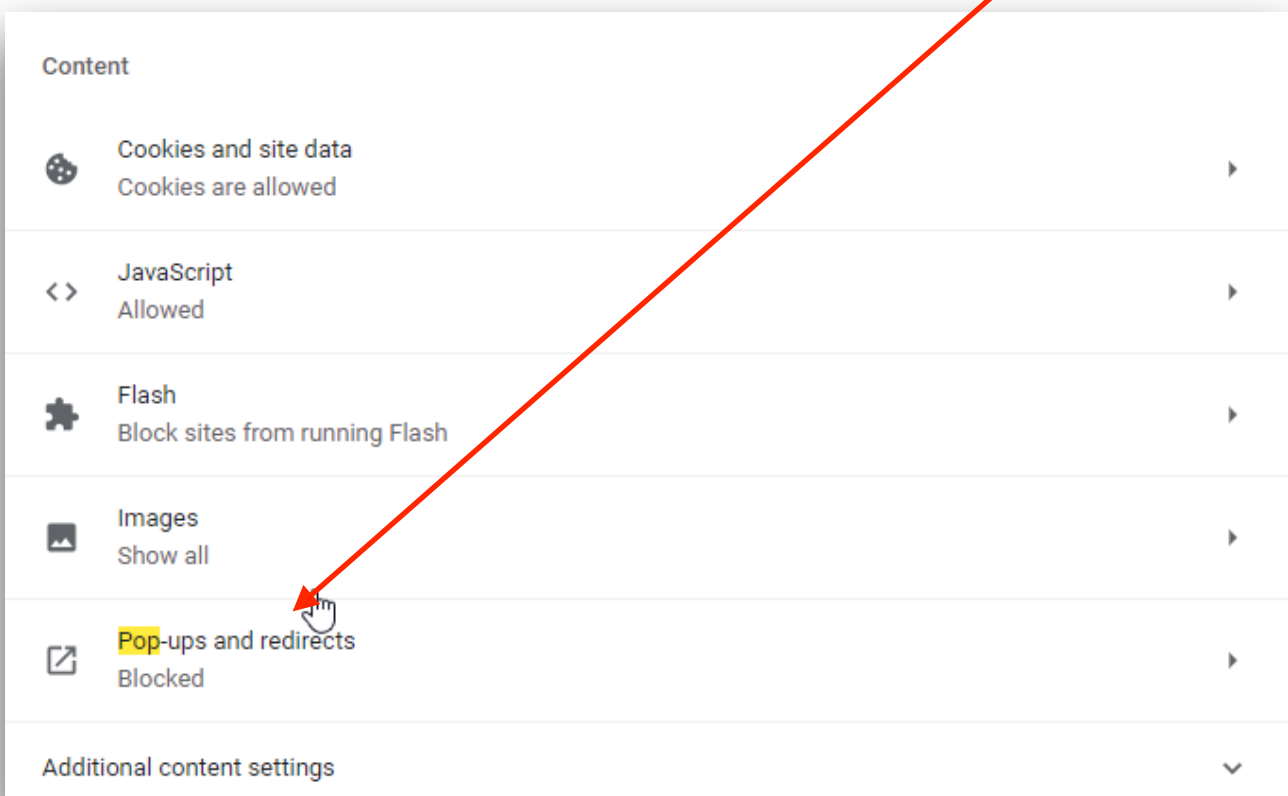

Click on Site Settings - then scroll down to the bottom and click on Pop-ups and redirects