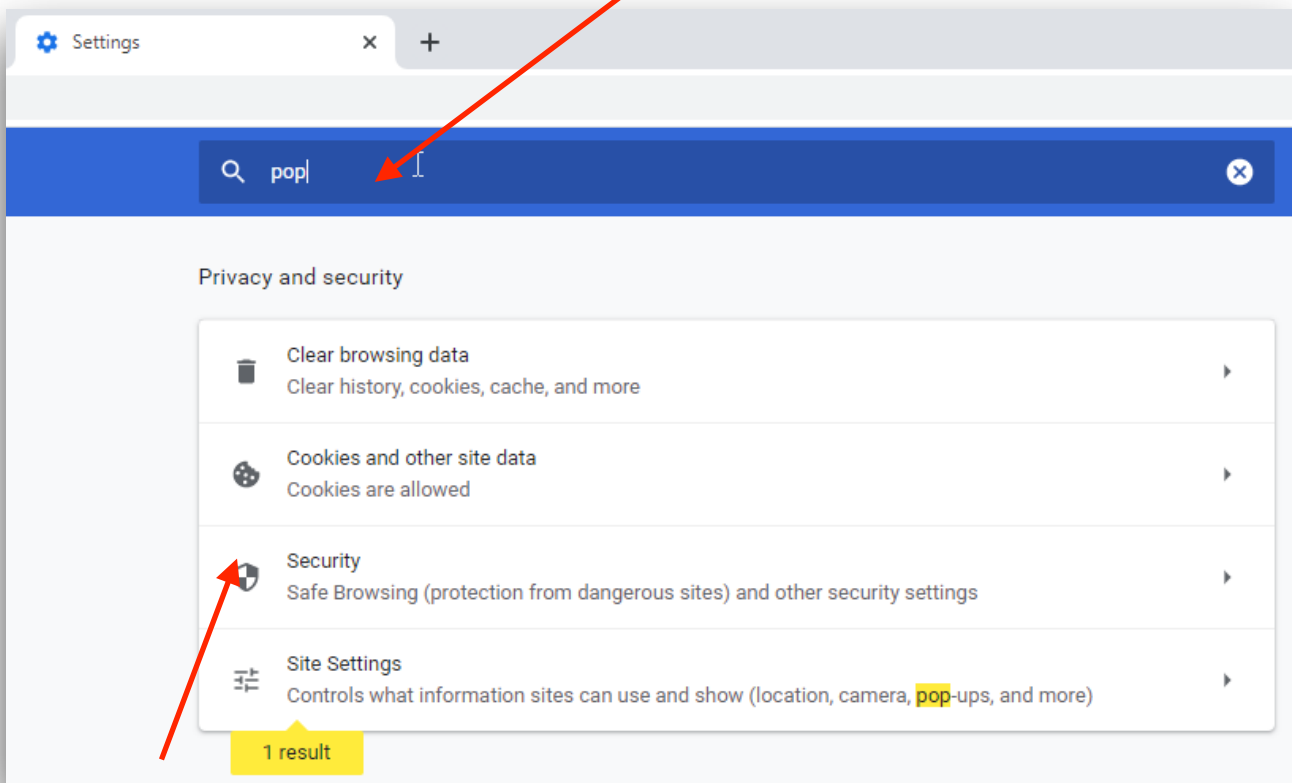

DepotMaestro Pop-up Blockers Instructions

Open your browser - click on the 3-dot or 3-line icon on the top right of the page

Once clicked, the drop-down menu appears - click on Settings

When the Settings tab opens, type 'pop' in the search bar - depending on your browser, it might be slightly different