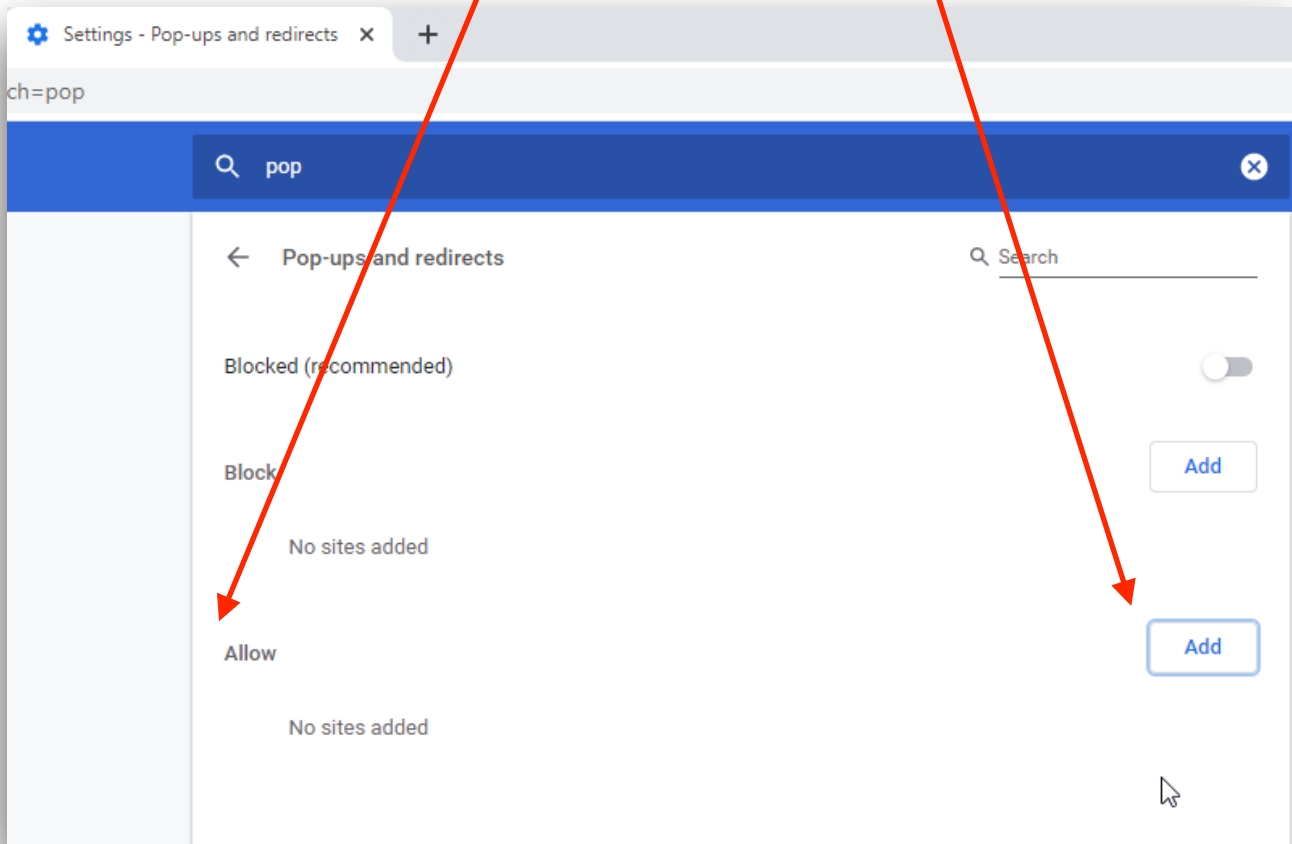

DepotMaestro Pop-up Blockers Instructions

Open Chrome - click on the 3-dot icon on the top right of the page

Once clicked, the drop-down menu appears - click on Settings

When the Settings tab opens, type 'pop' in the blue search bar

Click on Site Settings - then scroll down to the bottom and click on Pop-ups and redirects

In the Allow section, click the Add button

Type in *aest.depotmaestro.com* then click Add

For the second time, in the Allow section, click the Add button