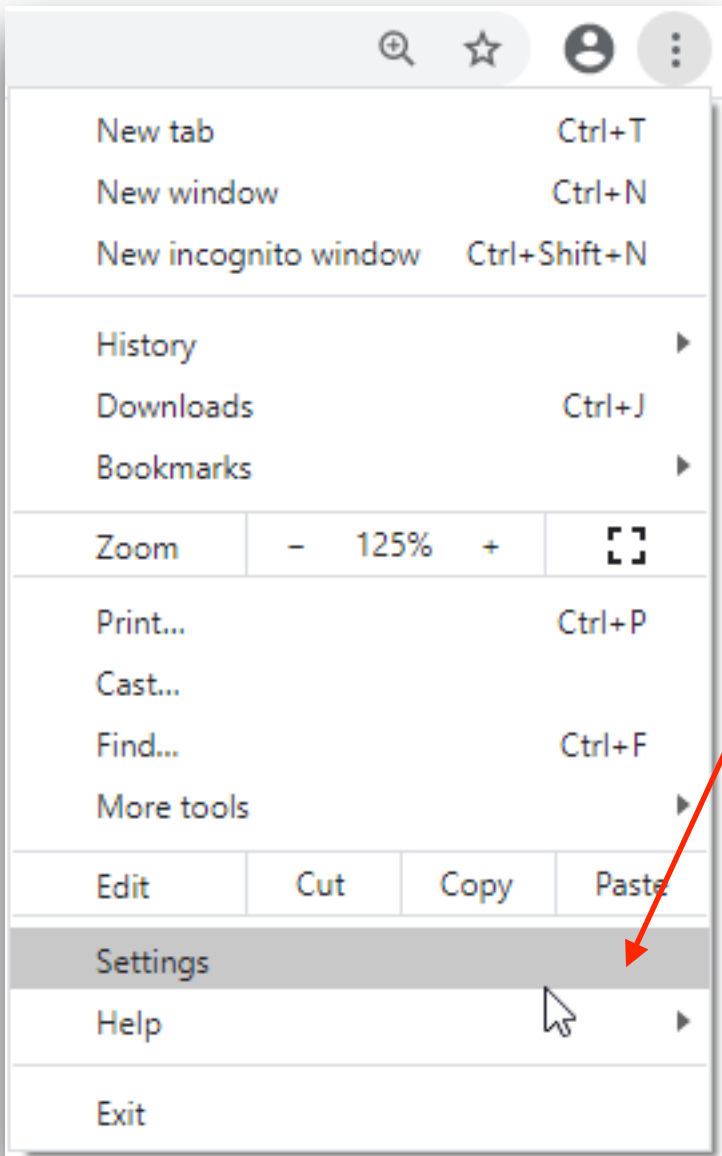

DepotMaestro Pop-up Blockers Instructions

Open your browser - click on the 3-dot or 3-line icon on the top right of the page

Once clicked, the drop-down menu appears - click on Settings

When the Settings tab opens, type 'pop' in the search bar - depending on your browser, it might be slightly different