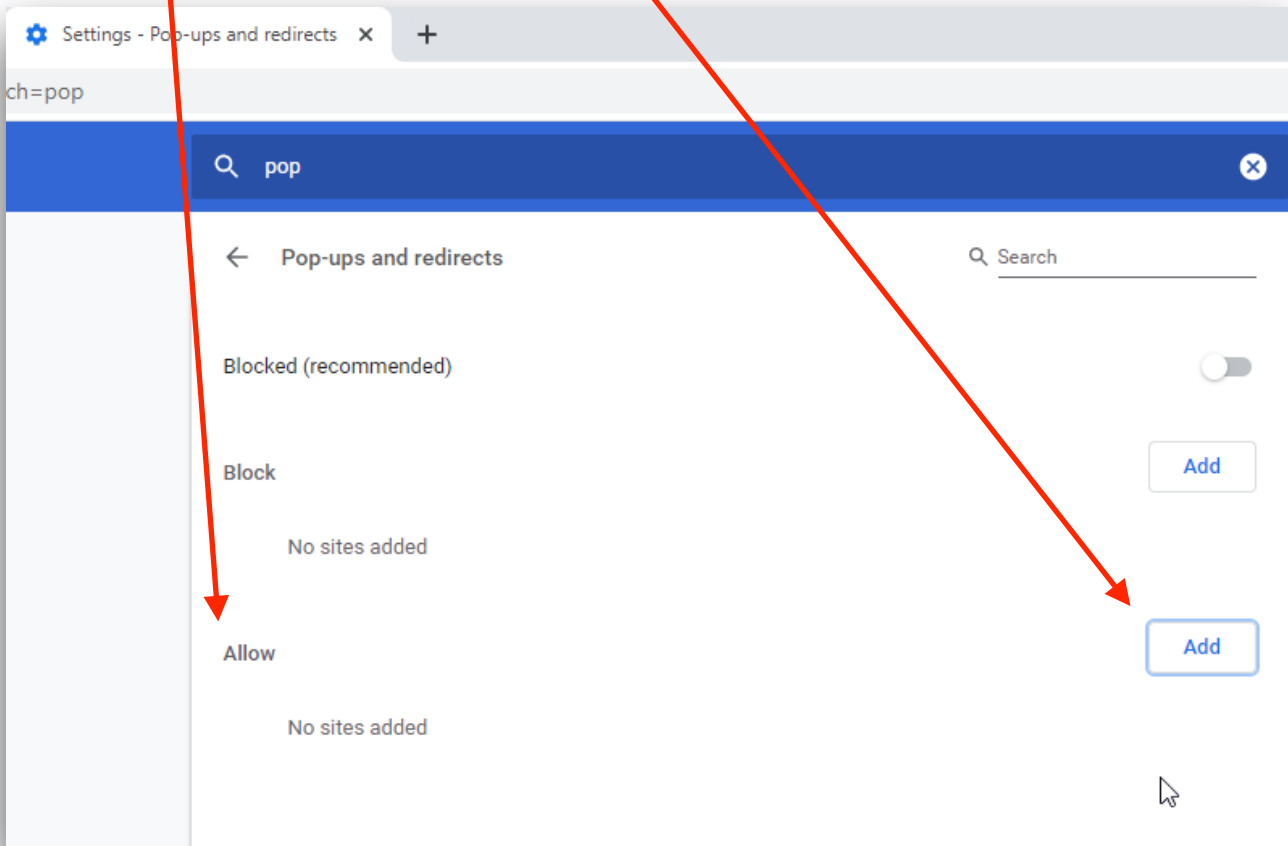

In the Allow section, click the Add button